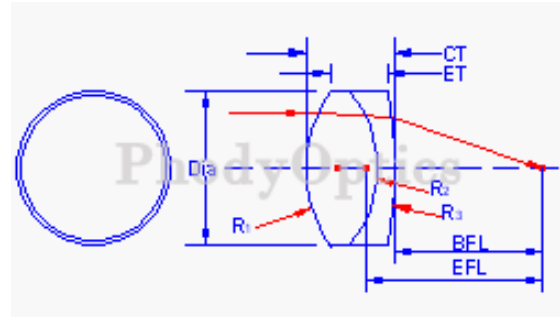

➔ Achromatic Doublets Lenses

Material:	BK7,SF5
Design Wavelength:	480nm,546.1,643.8nm
Focal Length Tolerance:	±1%
Diameter Tolerance:	+0.0,-0.1mm
Center Thickness:	±0.1mm
Surface Figure:	$\lambda/4@632.8\text{nm}$
Surface Quality:	60-40 scratch and dig
Centration:	3 arc minutes
Clear Aperture:	>90%
Bevel:	<0.25mm x 45°
Coating:	Vis R<0.5%@425-675nm

Achromatic Doublets Lenses

Part No.	Dia(mm)	EFL(mm)	CT(mm)	ET(mm)	BFL(mm)	Glass Type
PAD06020	6.25	20.00	3.60	3.00	18.23	BK7-SF5
PAD06025	6.25	25.00	3.20	2.73	23.45	BK7-SF5
PAD06030	6.25	30.00	3.20	2.80	28.43	BK7-SF5
PAD06050	6.25	35.00	3.20	2.86	33.59	BK7-SF5
PAD06040	6.25	40.00	3.30	3.01	38.46	BK7-SF5
PAD06050	6.25	50.00	3.00	2.76	48.61	BK7-SF5
PAD06060	6.25	60.00	3.30	3.11	58.46	BK7-SF5
PAD09027	9.00	27.00	5.19	4.25	24.22	BK7-SF5
PAD09036	9.00	36.00	4.00	3.32	34.17	BK7-SF5
PAD09040	9.00	40.00	5.06	4.45	37.54	BK7-SF5
PAD09045	9.00	45.00	4.30	3.76	42.97	BK7-SF5
PAD09075	9.00	75.00	4.60	4.28	72.35	BK7-SF5
PAD12040	12.50	40.00	5.06	3.88	37.54	BK7-SF5
PAD12045	12.50	45.00	5.00	3.94	42.52	BK7-SF5
PAD12050	12.50	50.00	5.00	4.06	47.61	BK7-SF5
PAD12060	12.50	60.00	5.00	4.21	57.59	BK7-SF5
PAD12075	12.50	75.00	4.60	4.00	72.35	BK7-SF5
PAD12080	12.50	80.00	3.70	3.12	78.40	BK7-SF5
PAD12090	12.50	90.00	3.58	3.06	88.47	BK7-SF5
PAD12100	12.50	100.00	4.50	4.03	97.92	BK7-SF5
PAD15050	15.00	50.00	6.50	5.12	46.17	BK7-SF5
PAD15075	15.00	75.00	7.50	6.59	70.78	BK7-SF5